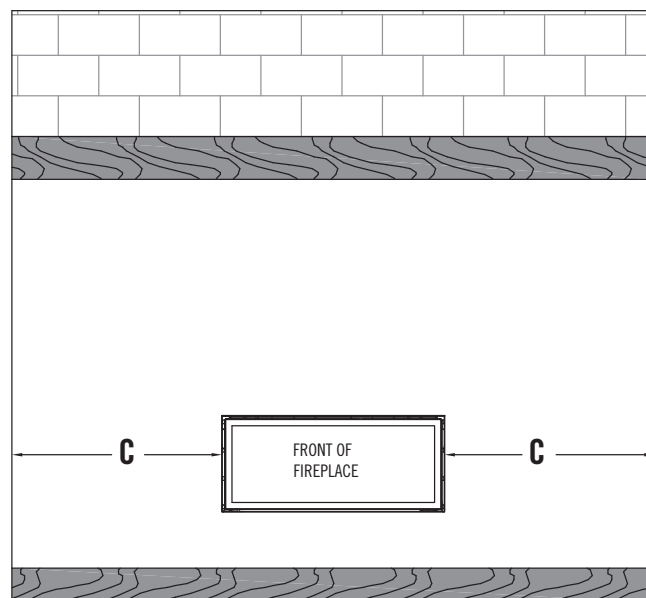

The overhang (A) must be a minimum of 1/2 or greater of the roofline elevation (B) above the base of the fireplace.

The width of the overhang to each side of the appliance (C) must be a minimum of 1/2 or greater of the roofline elevation (B) above the base of the fireplace.