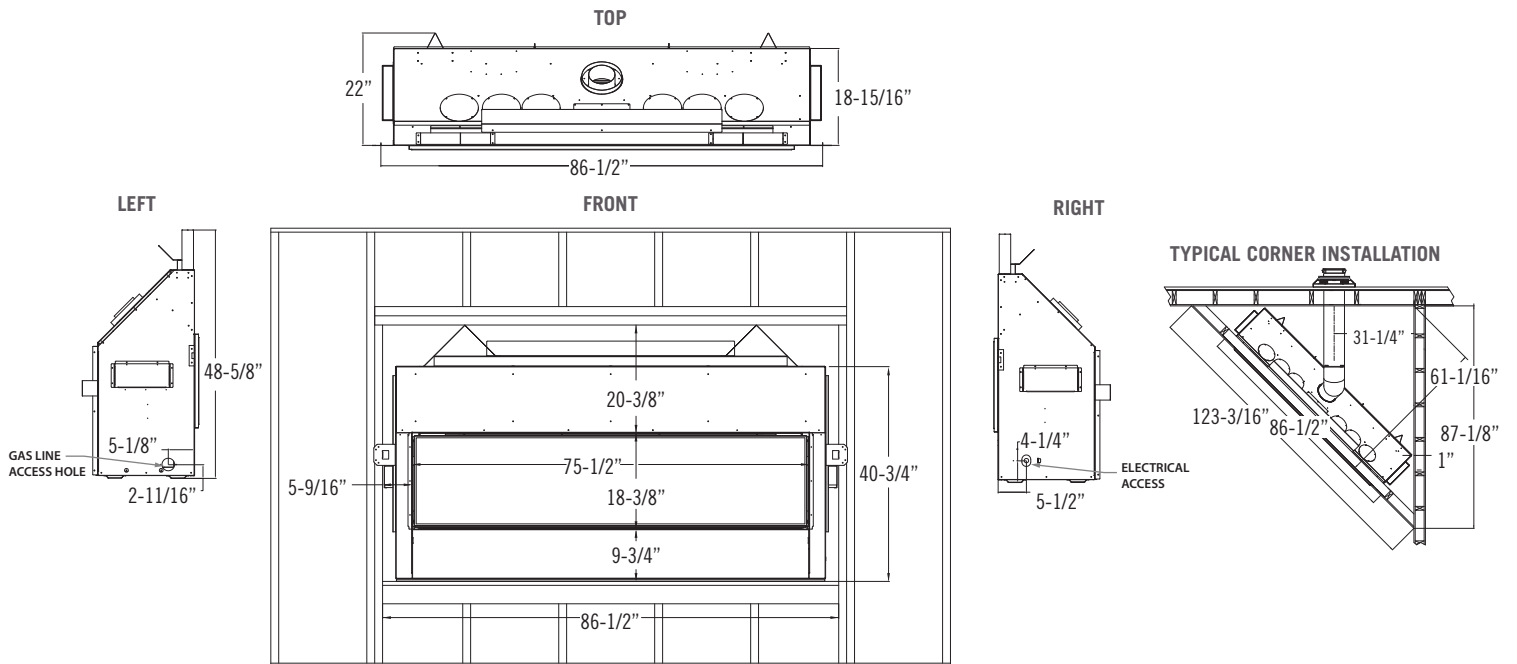

Callaway 72