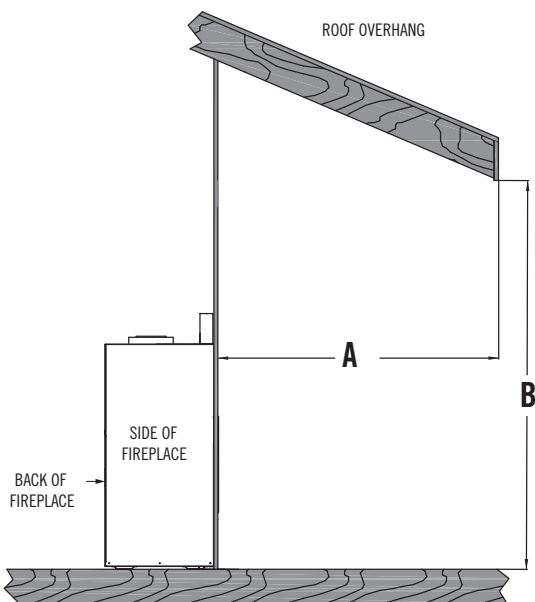

The overhang (A) must be a minimum of 1/2 or greater of the roofline elevation (B) above the base of the fireplace.

The width of the overhang to each side of the appliance (C) must be a minimum of 1/2 or greater of the roofline elevation (B) above the base of the fireplace.