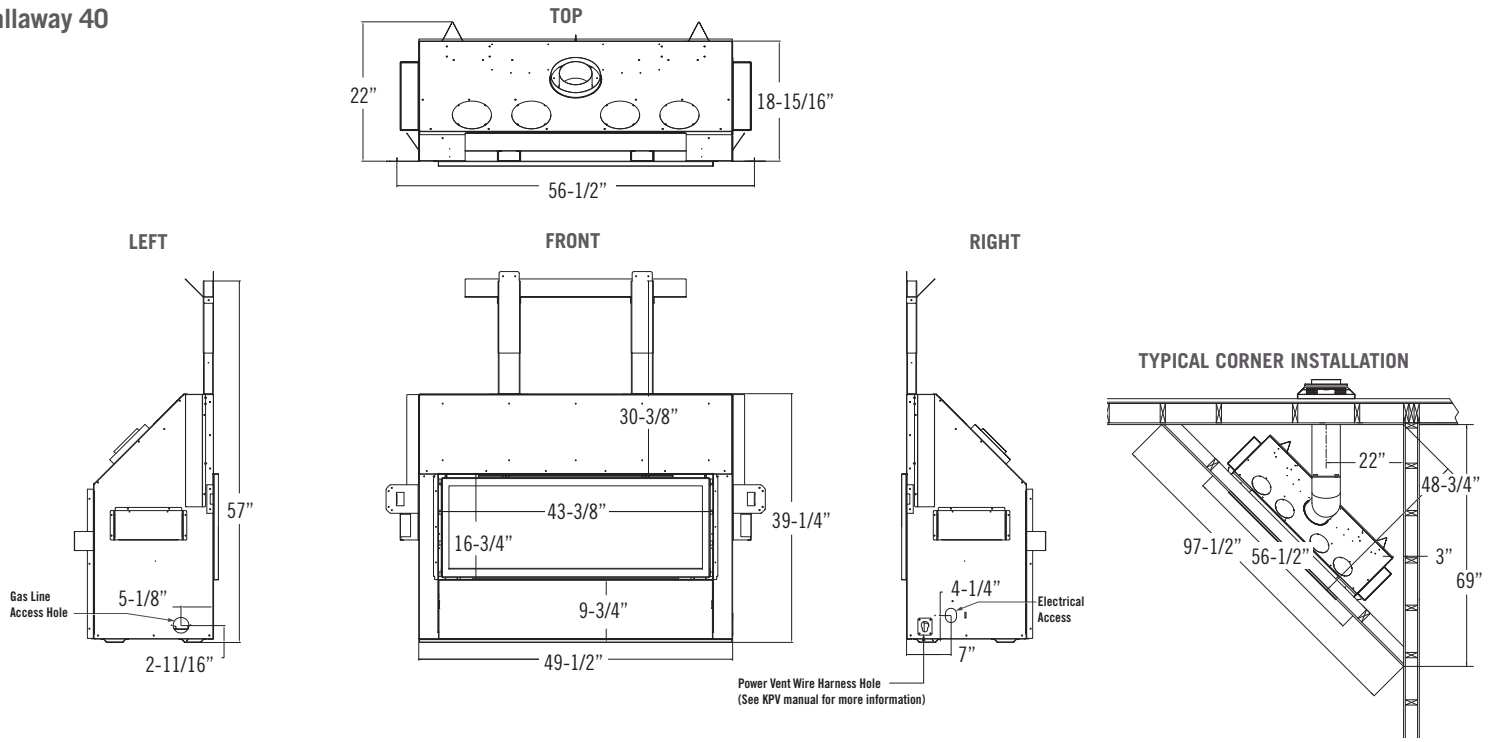

Callaway 40